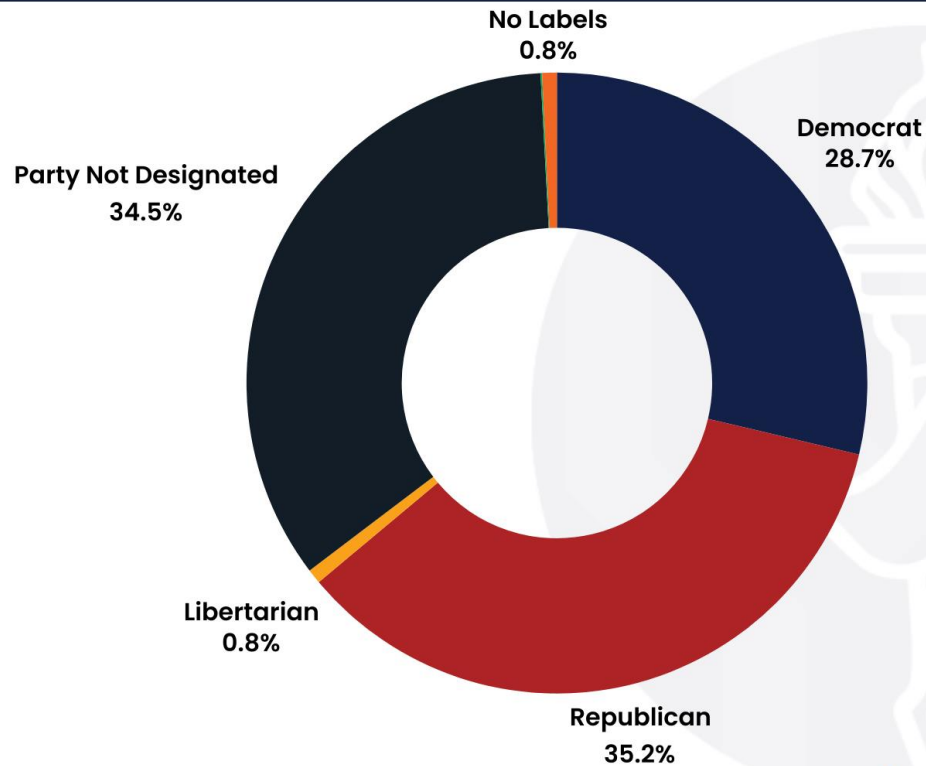

Voter Registration By the Numbers

Active Voters as of August 14, 2024

*Green Party (.082%) is not large enough to show on pie chart.

Active Voters by Party

Republican Party	871,295
Democratic Party	709,992
Libertarian Party	18,866
No Labels Party	18,902
Green Party*	2,020
Party Not Designated	852,956
Total Active Voters:	2,474,031